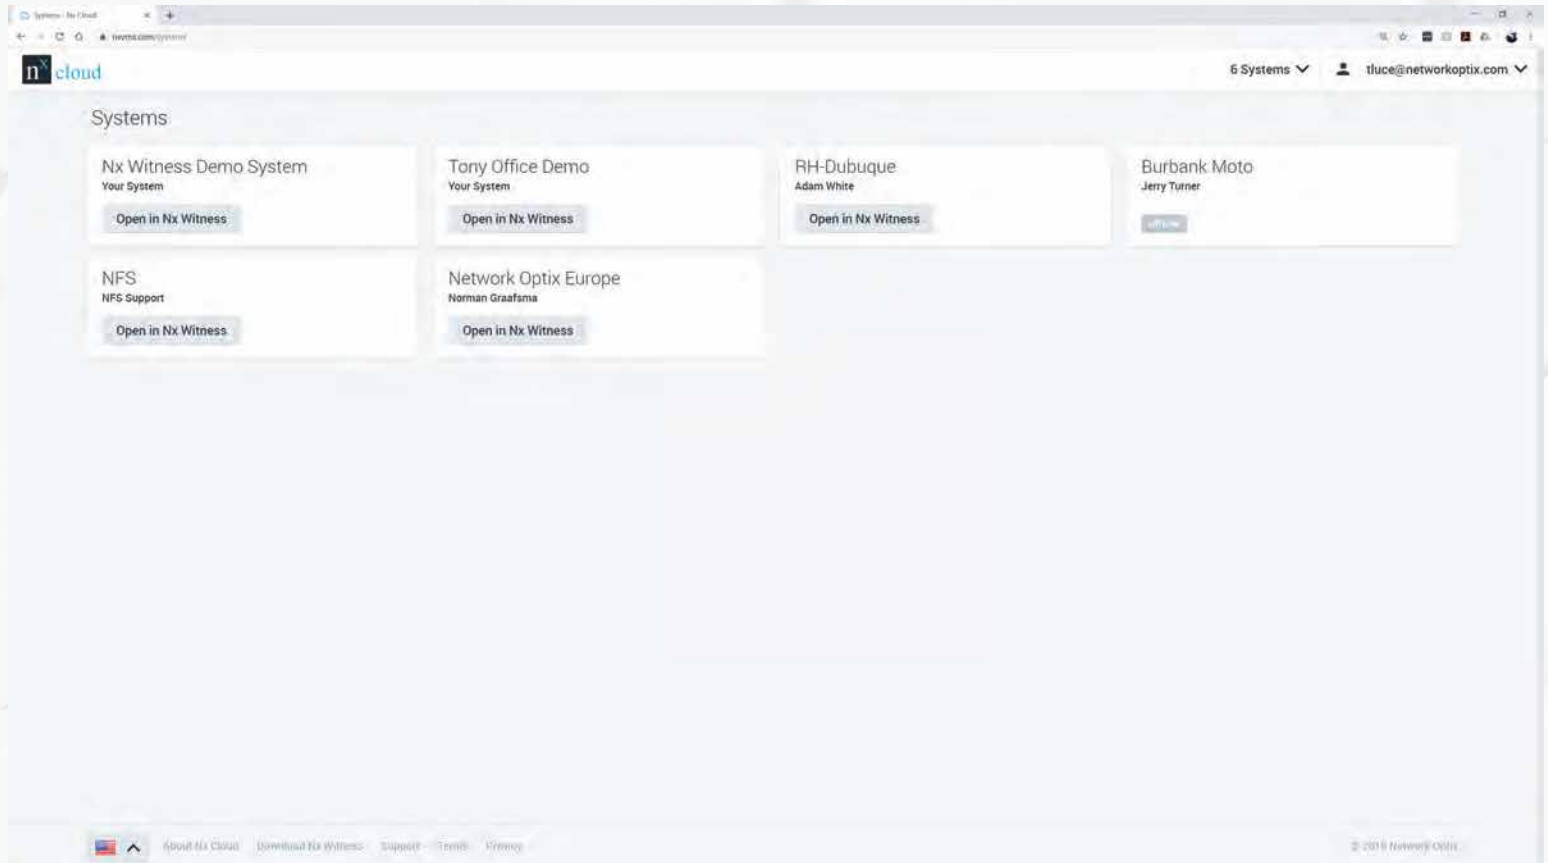

# CLOUD OVERVIEW

A public cloud application built to enable simple, fast, remote connectivity and management of Nx Witness Systems.

CONNECT	
	NAT Traversal
	Data Proxy via AWS
	LDAP Credentials
	Encrypted Connections
	Wifi / LAN / WAN
	4G / LTE / Data